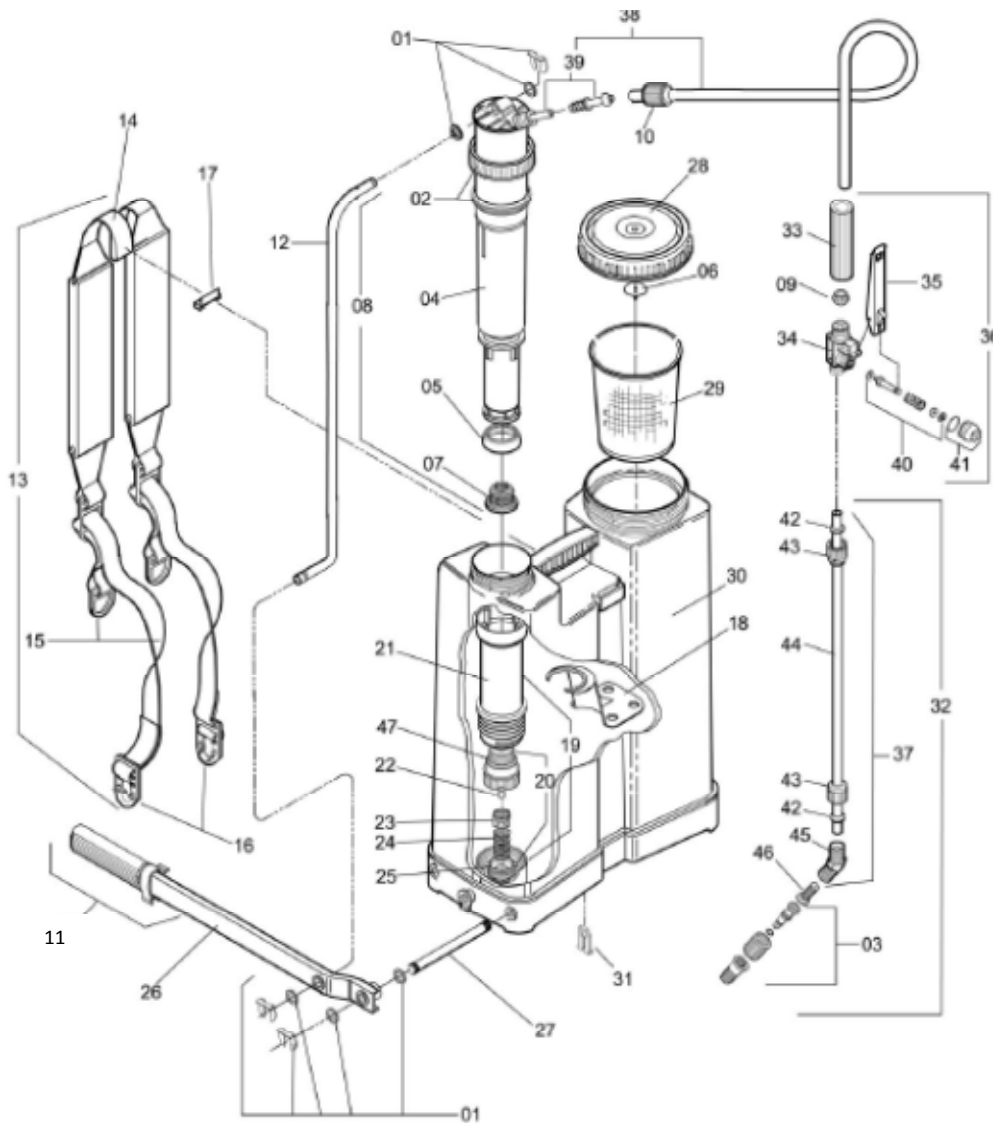

# New HD400 White/Orange Parts Breakdown

| N. | P/N     | DESCRIPTION                                      | Qty | N. | P/N     | DESCRIPTION                    | Qty |
|----|---------|--|-----|----|---------|--------------------------------|-----|
| 1  | 1198800 | Washers and lock rings                           | 1   | 26 | 615005  | Lever                          | 1   |
| 2  | 907121  | Gasket holder and gasket                         | 1   | 27 | 293324  | Lever shaft                    | 1   |
| 3  | 325787  | Blue adjustable cone nozzle                      | 1   | 28 | 004739  | Lid with diaphragm             | 1   |
| 4  | 188250  | Chamber (0.23 gallons)                           | 1   | 29 | 942920  | Fill basket strainer           | 1   |
| 5  | 568535  | Piston cup (Viton®)                              | 1   | 30 | 1211212 | Tank                           | 1   |
| 6  | 560573  | Diaphragm  | 1   | 31 | 277350  | Shaft lock                     | 1   |
| 7  | 173630  | Sphere valve                                     | 1   | 32 | 635854  | Spray lance                    | 1   |
| 8  | 635813  | Chamber assembly (includes items 4, 5, 7 and 38) | 1   | 33 | 909192  | Trigger valve handle           | 1   |
| 9  | 920470  | Pinch cock                                       | 1   | 34 | 909283  | Trigger valve body             | 1   |
| 10 | 942193  | Nut S-20 x 1.5                                   | 2   | 35 | 105247  | Trigger                        | 1   |
| 11 | 495648  | Handgrip with lock                               | 1   | 36 | 908889  | Trigger valve assembly         | 1   |
| 12 | 1197400 | Pumping rod                                      | 1   | 37 | 100131  | Extension 601                  | 1   |
| 13 | 838029  | Strap assembly (includes 14 to 17)               | 1   | 38 | 48116   | Dip tube with hose             | 1   |
| 14 | 1184172 | Shoulder strap and pad                           | 1   | 39 | 71308   | Dip tube assembly              | 1   |
| 15 | 229971  | Strap and handle                                 | 2   | 40 | 105239  | Trigger valve needle assembly  | 1   |
| 16 | 635672  | Buckle   | 2   | 41 | 996058  | Trigger valve cap with packing | 1   |
| 17 | 635664  | Strap catch                                      | 1   | 42 | 909309  | Cone packing                   | 2   |
| 18 | 214619  | Agitator   | 1   | 43 | 915744  | Screw cap                      | 2   |
| 19 | 654939  | Cylinder (includes items 47 and 21 to 25)        | 1   | 44 | 1149491 | Stainless steel tube           | 1   |
| 20 | 838011  | Cylinder valve assembly (repair 47, 22 to 25)    | 1   | 45 | 635276  | Elbow with cone packing        | 1   |
| 21 | 635599  | Cylinder body                                    | 1   | 46 | 592139  | Nozzle filter (40 mesh)        | 1   |
| 22 | 715474  | Ball   | 1   | 47 | 635607  | Piston cup fastener            | 1   |
| 23 | 570945  | Ball seat  | 1   |    |         |                                |     |
| 24 | 336412  | Compression spring 12 x 28                       | 1   |    |         |                                |     |
| 25 | 635615  | Valve base                                       | 1   |    |         |                                |     |